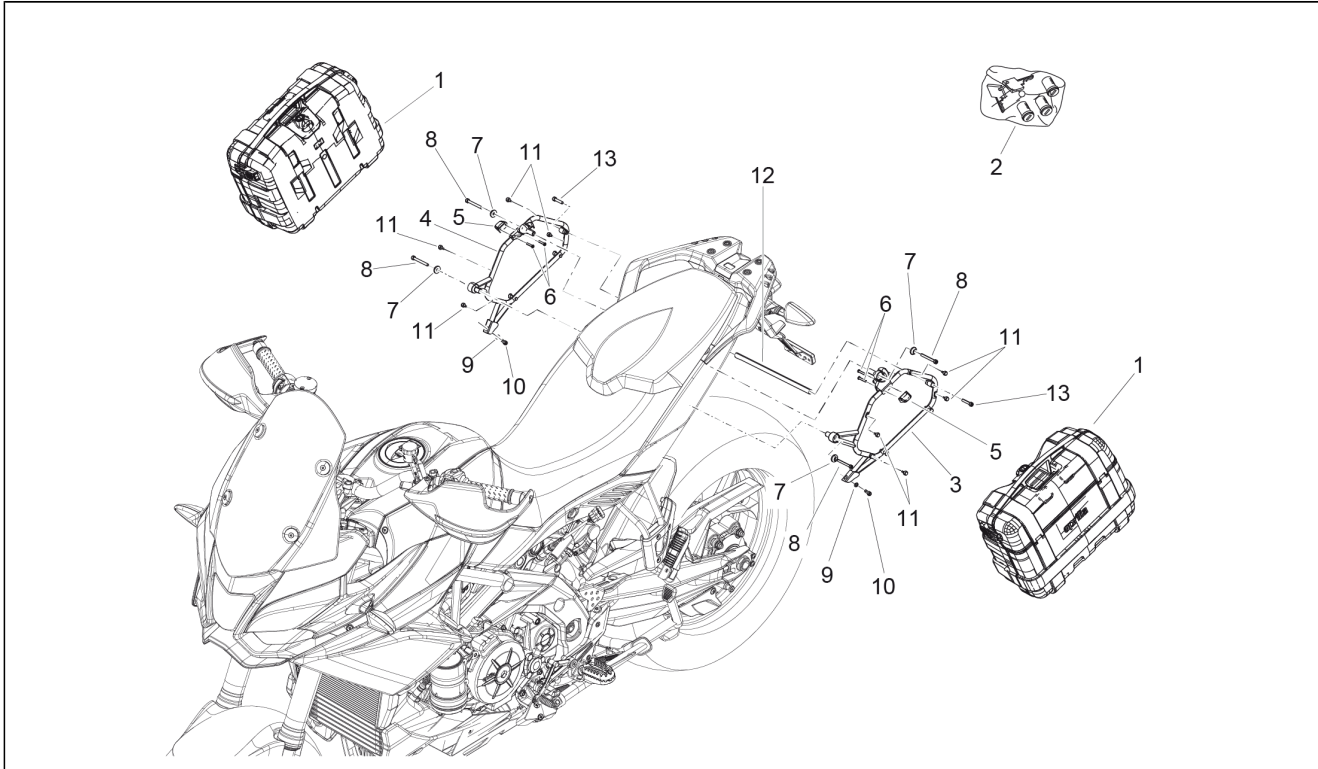

Assembly	Body
Code	02.165
Description	Suitcases
Review	1

FILTERS: none

Pos.	Code	Description	Q.ty	Variants
1	2B001357	Hard saddlebag	2	
2	2B003120	LOCK CYLINDER WITH KEYS	1	
3	2B001238	LH support	1	
4	2B001237	RH support	1	
5	2B001460	Bag holder hook	2	AP6148500ECF03
6	2B002506	Screw M6 x 30 with treadlock	4	Stop date: 2013-10-31 AP6148500ECF03
7	AP8134378	Silencer fixing bush	4	AP6148500ECF03
8	2B002490	Screw M8 x 70 with threadlock	4	AP6148500ECF03
9	003058	Plain washer 15x8,4x1,5	2	Stop date: 2013-10-31 AP6148500ECF03
10	2B002494	Screw M8 x 20 with threadlock	2	AP6148500ECF03
11	2B002394	Rubber buffer	8	Stop date: 2013-10-31 AP6148500ECF03
12	2B002098	Bag rack support cross piece	1	
13	2B002505	Screw M6 x 25 with treadlock	1	